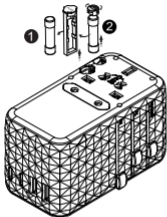

REPLACEMENT OF THE FUSE

1. Take out **1**
2. Take out **2**, and put **2** into the original position of **1**, the adapter could work again.
3. You also could change new fuse.
  standard: 240Vac 10A,
  6.3*25.4mm,BS1362
  approved.

Notes:

1. You should remove all the device before you change the new fuse.
2. Please confirm whether there are water flowed out from the access equipment in the power rating.
3. Please confirm whether the product is wet and there is water flowed out.