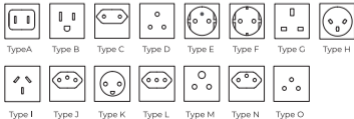

APPLICABLE OUTLETS

1 Adapter can accept Type A, B, C, E, F, G, I, J, L, N plugs.

Please notice that type D, H, K, M and O plugs are not accepted.

2 Adapter can plug into Type A, B, C, D, E, F, G, H, I, J, K, L, M, N and O outlets.