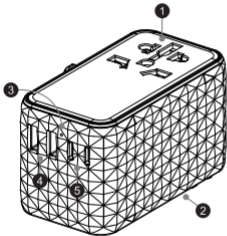

**4-PORT UNIVERSAL
GaN SUPER CHARGER**

COMPATIBLE IN 150+ COUNTRIES

MODEL: P100WPDBK

PRODUCT OVERVIEW

- 1 Multi-socket
- 2 US/AU/UK/EU Plugs
- 3 LED Indicator
LED solid:
normal operation
LED does not light:
1. Possible overload, Unplug
one device and check status
indicator again.
2. Fuse burn-out, please check
the fuse.
- 4 USB-A2/A1 Ports
- 5 USB-C2/C1 Ports

SPECIFICATIONS

- M/N: 652DH
- Single port output mode:
C1+C2: 5.0V=3.0A 15.0W,9.0V=3.0A 27.0W,15.0V=3.0A 45.0W,20.0V=5.0A 100.0W.
A1: 5.0V=3.0A 15.0W,9.0V=2.0A 18.0W,12.0V=1.5A 18.0W.
A2: 5.0V=3.0A 15.0W,9.0V=2.0A 18.0W,12.0V=1.5A 18.0W.
- Combined output mode:
C1+C2 output mode:
C1: 5.0V=3.0A 15.0W,9.0V=3.0A 27.0W,15.0V=3.0A 45.0W,20.0V=3.25A 65.0W.
C2: 5.0V=3.0A 15.0W,9.0V=3.0A 27.0W,15.0V=2.33A 35.0W,20.0V=1.75A 35.0W.
C1+C2+A1 output mode:
C1: 5.0V=3.0A 15.0W,9.0V=3.0A 27.0W,15.0V=3.0A 45.0W,20.0V=3.25A 65.0W.
C2: 5.0V=3.0A 15.0W,9.0V=2.22A 20.0W,12.0V=1.67A 20.0W.
A1: 5.0V=3.0A 15.0W,9.0V=2.0A 18.0W,12.0V=1.5A 18.0W.
C1+C2+A2 output mode:
C1: 5.0V=3.0A 15.0W,9.0V=3.0A 27.0W,15.0V=3.0A 45.0W,20.0V=3.25A 65.0W.
C2: 5.0V=3.0A 15.0W,9.0V=2.22A 20.0W,12.0V=1.67A 20.0W.
A2: 5.0V=3.0A 15.0W,9.0V=2.0A 18.0W,12.0V=1.5A 18.0W.
C1+C2+A1+A2 output mode:
C1: 5.0V=3.0A 15.0W,9.0V=3.0A 27.0W,15.0V=3.0A 45.0W,20.0V=3.25A 65.0W.
C2: 5.0V=3.0A 15.0W,9.0V=2.22A 20.0W,12.0V=1.67A 20.0W.
A1+A2: 5.0V=3.0A 15.0W
- Total DC Output: 100.0W
- Support PD3.0 , QC4+ , FCP , SCP , AFC , PPS , BC1-2 and more
- Dimensions: 93mm x 55mm x 53.5mm
- Operating Temperature: 0°C - 35°C