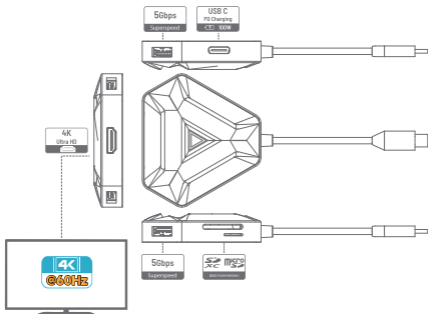

1.PLUG USB C HUB TO TYPE-C DEVICES

No extra drivers and software are required.Super portable and easy to operate, just plug and play.

For more information, please contact our support team: support@porodo.net

/porodo

/myporodo

Made in China