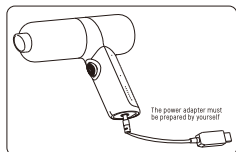

Product Introduction

- ① HEPA
- ② Dust collection bin
- ③ Power switch
- ④ Heat dissipation port
- ⑤ Handle
- ⑥ Power Port

Accessory

Instructions for use

1. Connect the charger to fully charge the battery ; when charging: indicator light is red; When fully charged: indicator light turns green

Please charge with the switch disconnected

2. Connect corresponding accessories according to the usage situation (installation and use of accessories)

3. Turn on the power switch of the vacuum cleaner and start working

Please do not block the suction port and air outlet for a long time