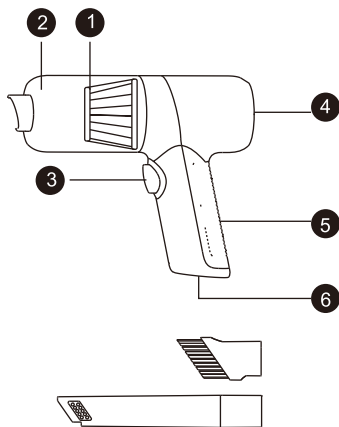

porodo *Blue*

Portable Cordless
MINI VACUUM

Model: PB-50PVAC-WH

Please save and read this instruction manual carefully before use.

Product Introduction

- ① HEPA
- ② Dust collection bin
- ③ Power switch
- ④ Heat dissipation port
- ⑤ Handle
- ⑥ Power Port

Accessory

Charger

Multifunctional suction nozzle combination

Instructions for use

1. Connect the charger to fully charge the battery ; when charging: indicator light is red; When fully charged: indicator light turns green